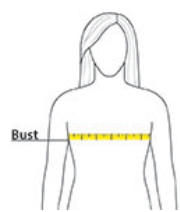

Body Length at Back: Measured from high point shoulder to finished hem at back.

Bust: Measured across the chest one inch below armhole when laid flat.

Set in Sleeve Length: Measure from Center Back neck to shoulder point to sleeve hem.

SIZE CHARTS

	2XS	XS	S	M	L	XL	2XL	3XL	4XL	5XL
Size	0	2-4	6-8	10-12	14-16	18-20	22-24	26-28	30-32	34-36
Bust	30-31	32-33	34-35	36-38	39-42	43-46	47-50	51-54	55-58	59-62

SPEC SHEET + MEASUREMENTS

Wink® Women's Premiere Flex™ Full-Zip Scrub Jacket.
WW4088

HOW TO MEASURE

BUST

Measure under the arm and around the fullest part of the bust with arms down, keeping tape horizontal.

COLORS

Black
PMS
PROCESS
BLACK C

Ceil Blue
PMS 659C

Navy
PMS 654C

Pewter
PMS 432C